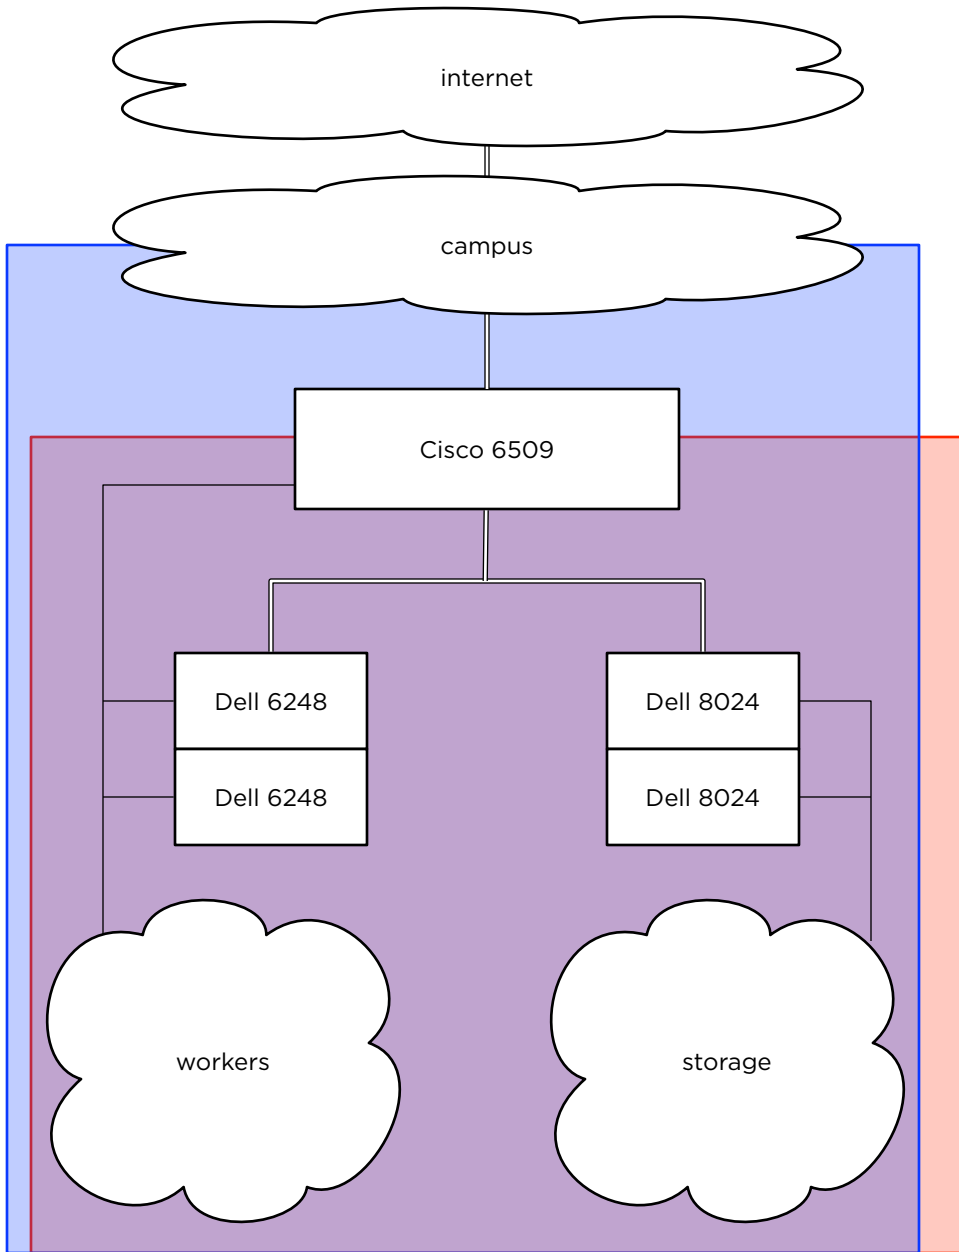

MWT2 Network Transition and VLAN Coverage

vlan 624
128.135.158.128/25

vlan 101
10.0.0.0/8

current – 11/1

vlan 624
128.135.158.128/25

vlan 3524
192.170.226.0/23

vlan 101
10.0.0.0/8

future – 12/1