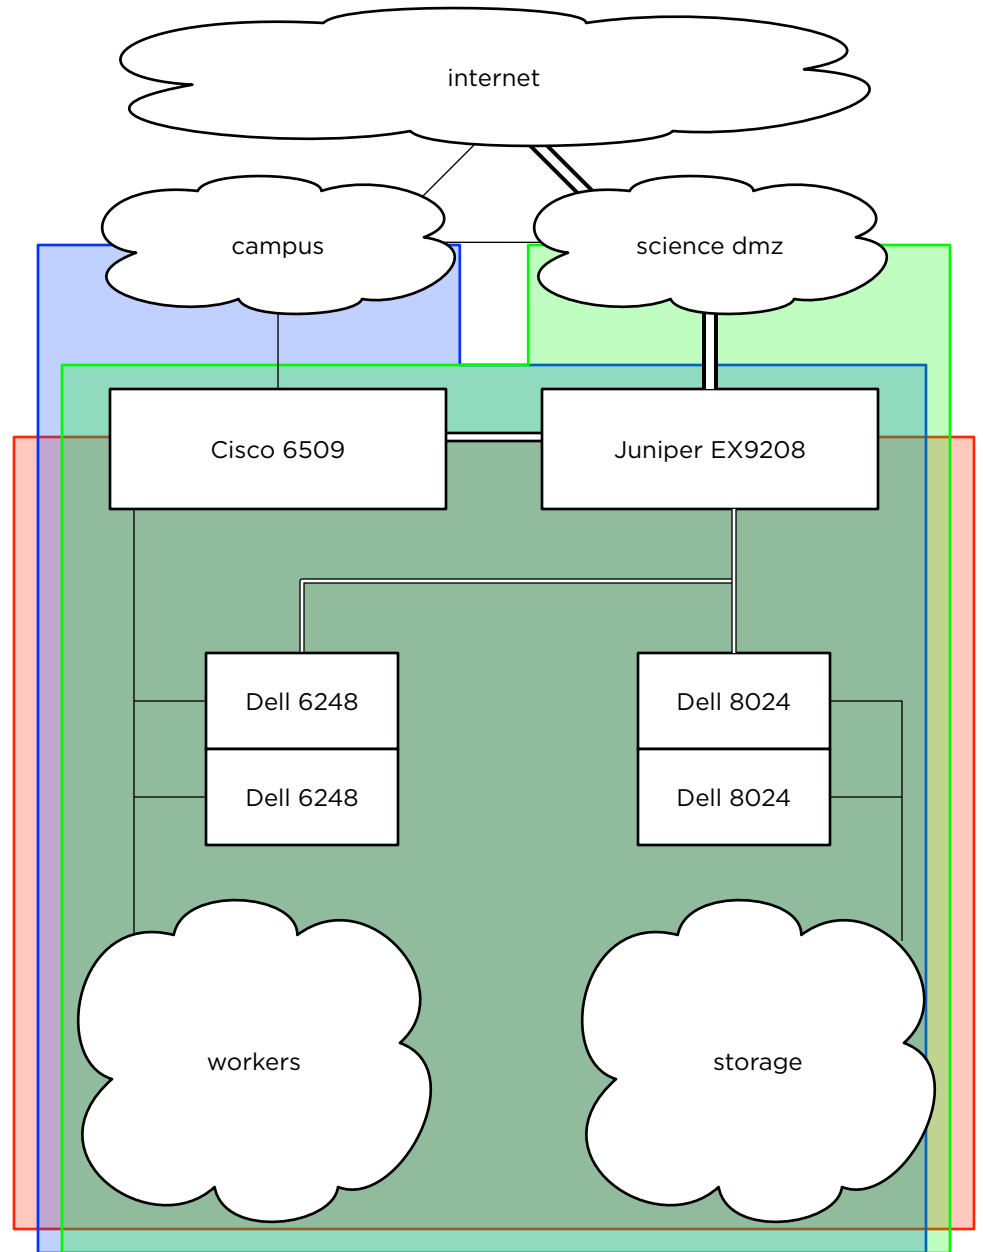

MWT2 Network Transition and VLAN Coverage

vlan 624
128.135.158.128/25

vlan 101
10.0.0.0/8

current – 11/1

vlan 624
128.135.158.128/25

vlan 3524
192.170.226.0/23

vlan 101
10.0.0.0/8

future – 12/1